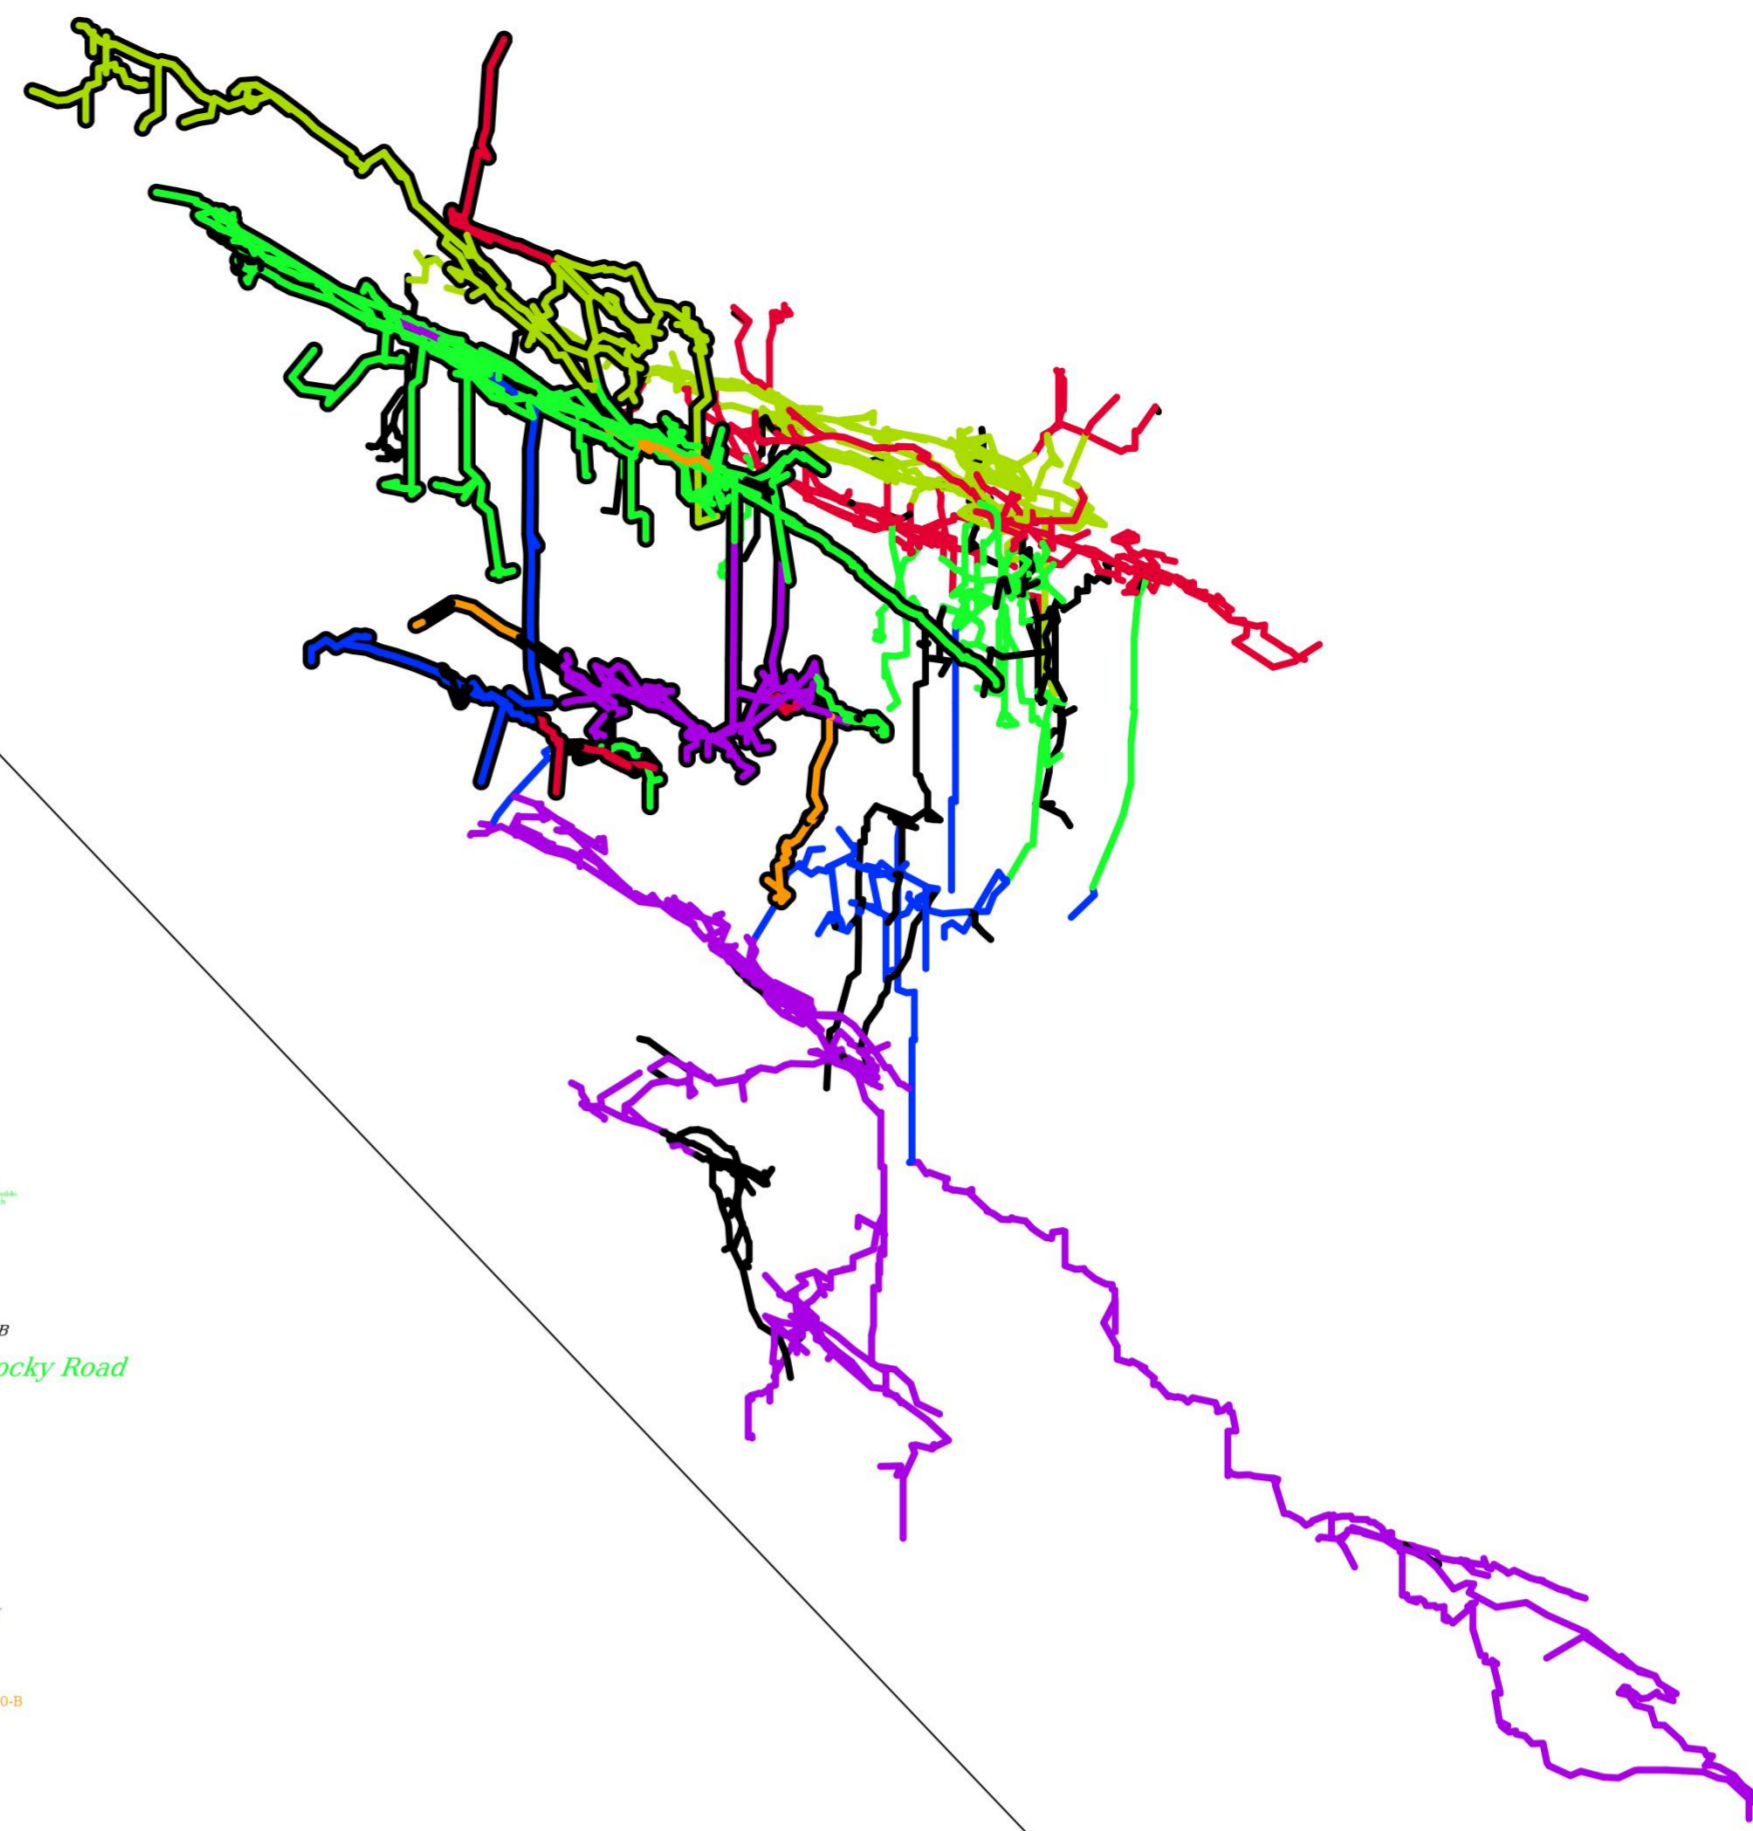

Projected Elevation facing 159°

Tunnockschacht

1623/258

Explored by CUCC 2006-2010

Loser Plateau, Totes Gebirge, Austria

Length 8378m Depth 348m