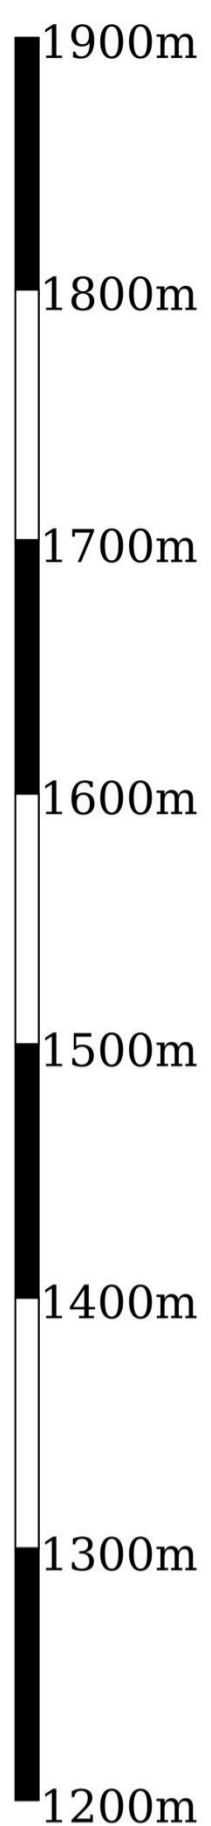

Projected Elevation facing 159°

Tunnockschacht

1623/258

Explored by CUCC 2006-2010

Loser Plateau, Totes Gebirge, Austria

Length 8378m Depth 348m