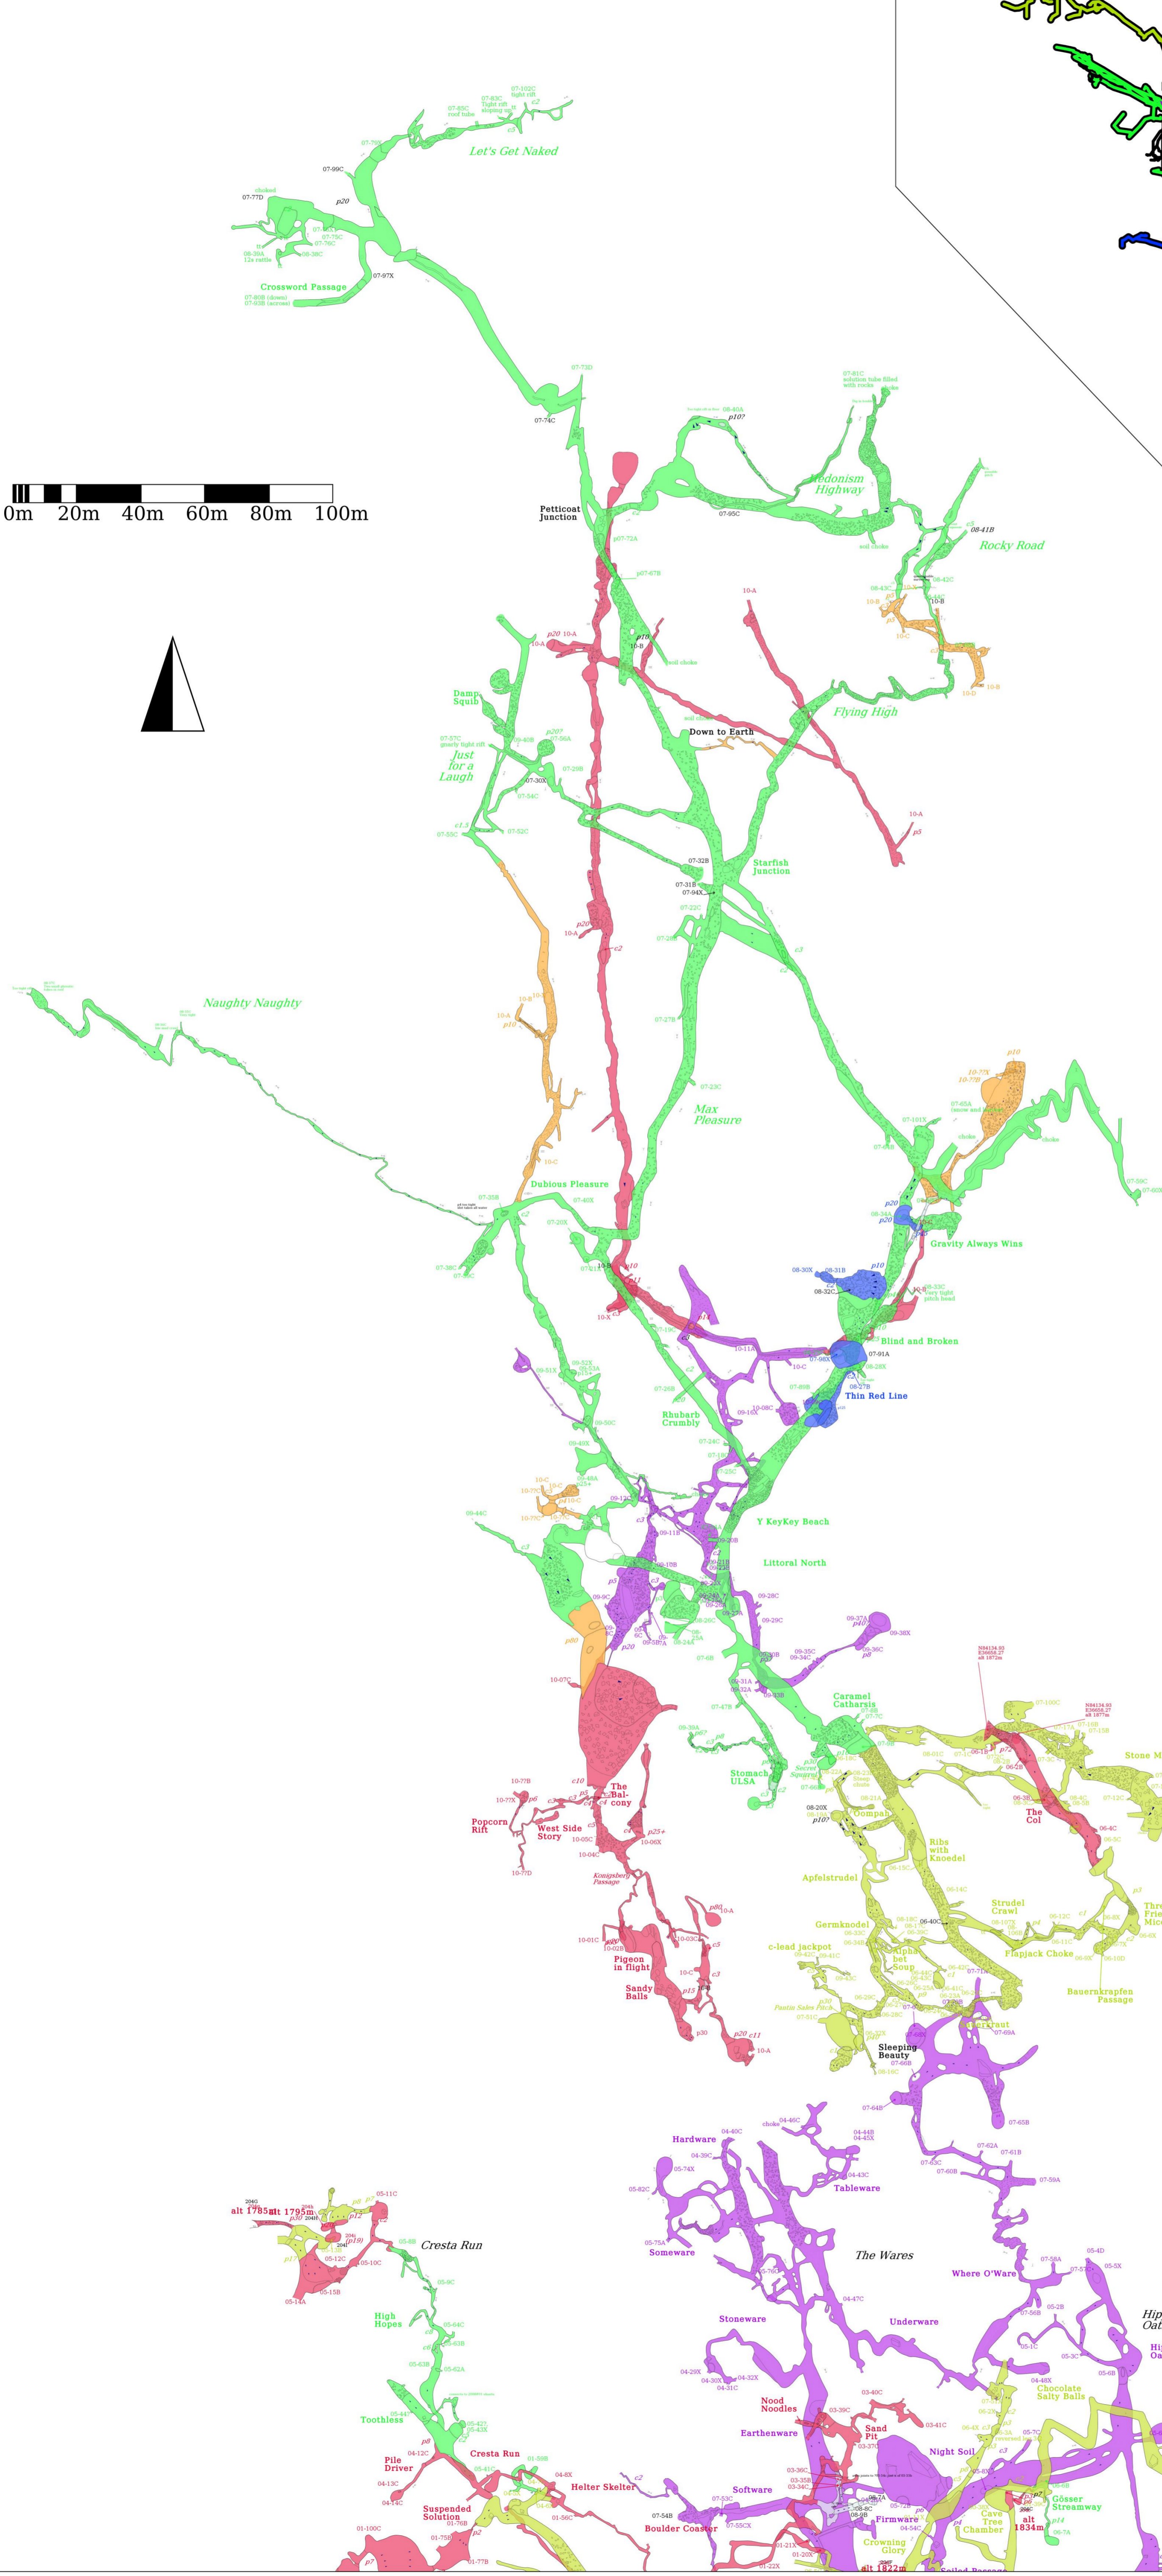

Projected Elevation facing 159°

Tunnockschacht

1623/258

Explored by CUCC 2006-2010

Loser Plateau, Totes Gebirge, Austria

Length 8378m Depth 348m